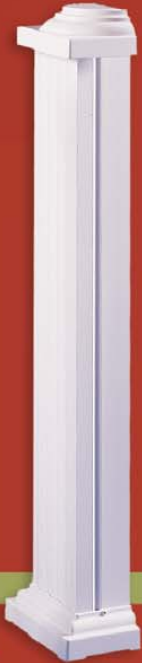

POTEAUX & COLONNES CARRÉS / SQUARE POSTS & COLUMNS

Poteau carré
Square post

Demi-poteau carré
Square half-post

Colonne carrée
Square column

Demi-colonne carrée
Square half-column

Duo-cap (discontinué)
Duo-cap (discontinued)

COULEURS / COLORS	BLANC WHITE	NOIR BLACK			BRUN COMMERCIAL COMMERCIAL BROWN	ARGILE CLAY
Poteaux / Posts Colonnes / Columns	■	■			■	■