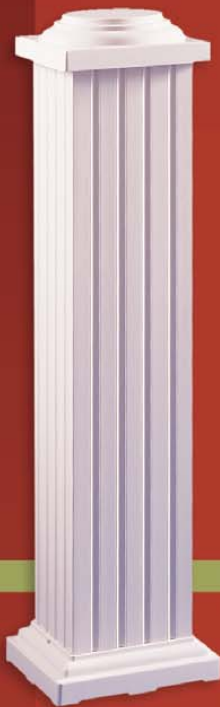

POTEAUX & COLONNES CARRÉS / SQUARE POSTS & COLUMNS

Poteau carré
Square post

Demi-poteau carré
Square half-post

Colonne carrée
Square column

Demi-colonne carrée
Square half-column

Duo-cap (discontinué)
Duo-cap (discontinued)

COULEURS / COLORS	BLANC WHITE	NOIR BLACK			BRUN COMMERCIAL COMMERCIAL BROWN	ARGILE CLAY
Poteaux / Posts Colonnes / Columns	■	■			■	■