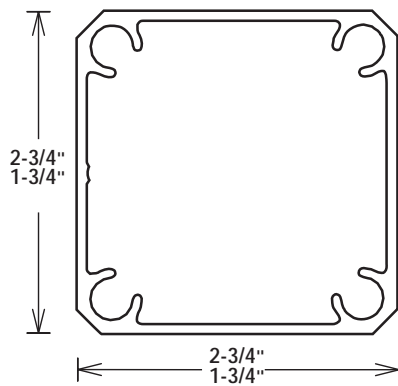

Poteau / Post