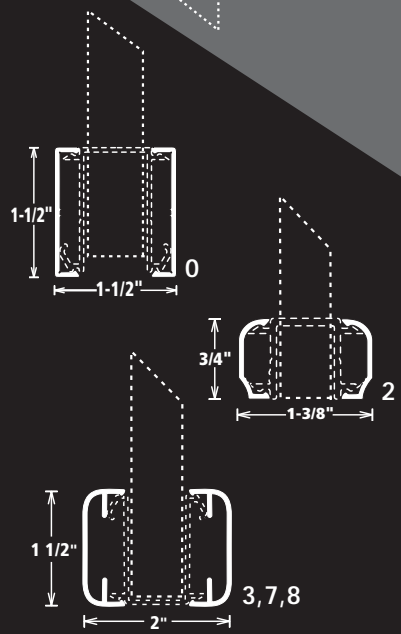

### Poteau / Post

Capuchon  
cache-base  
non illustrés.

Base brevetée.

Cap and base  
not shown

Patented  
base system.

# Série/Series **SÉVILLE**

**MAIN COURANTE No 0  
HANDRAIL**  
1-1/2" x 2-1/2"

**POTEAU / POST**  
No 300 2-3/4" x 2-3/4"  
No 200 1-3/4" x 1-3/4"

**MAIN COURANTE No 2  
HANDRAIL**  
1-3/8" x 1-3/4"

## BARREAUX / SPINDLES

10      20      40      70

1/2" x 3/4"    1" x 3/4"    1" x 3/4"    1" x 3/4"

**MAIN COURANTE No 3  
HANDRAIL**  
2-1/8" x 2-1/4"

**MAIN COURANTE No 7  
HANDRAIL**  
2" x 2-3/4"

**MAIN COURANTE No 8  
HANDRAIL**  
2-1/8" x 3-1/2"