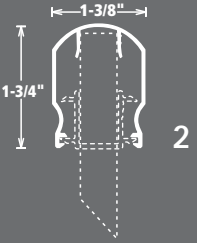

Série/Series **SÉVILLE**

SPÉCIFICATIONS / SPECIFICATIONS

Mains courantes / Handrails