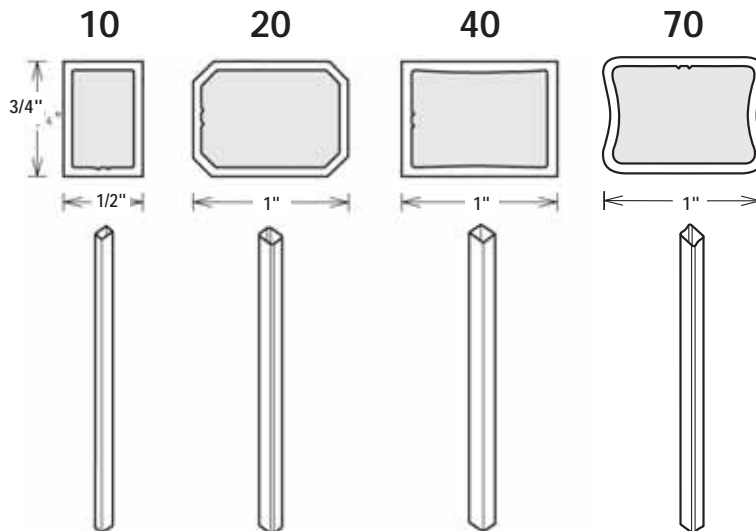

### Poteau / Post

Capuchon  
cache-base  
non illustrés.

Base brevetée.

Cap and base  
not shown

Patented  
base system.

# Série/Series **SÉVILLE**

**MAIN COURANTE No 0  
HANDRAIL**  
1-1/2" x 2-1/2"

**POTEAU / POST**  
No 300 2-3/4" x 2-3/4"  
No 200 1-3/4" x 1-3/4"

**MAIN COURANTE No 2  
HANDRAIL**  
1-3/8" x 1-3/4"