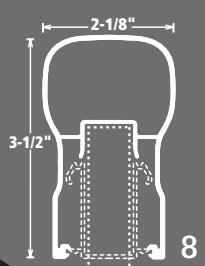

Série/Series **SÉVILLE**

SPÉCIFICATIONS / SPECIFICATIONS

Mains courantes / Handrails