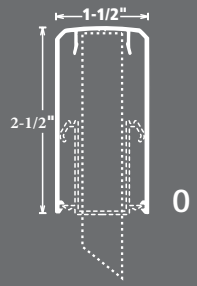

Série/Series **SÉVILLE**

SPÉCIFICATIONS / SPECIFICATIONS

Mains courantes / Handrails