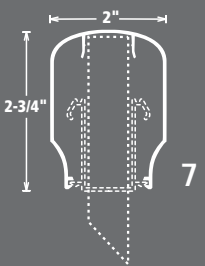

Série/Series **SÉVILLE**

SPÉCIFICATIONS / SPECIFICATIONS

Mains courantes / Handrails