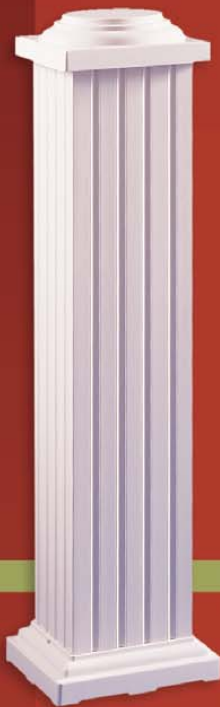

# POTEAUX & COLONNES CARRÉS / SQUARE POSTS & COLUMNS

Poteau carré  
Square post

Demi-poteau carré  
Square half-post

Colonne carrée  
Square column

Demi-colonne carrée  
Square half-column

Colonne duo-cap  
Duo-cap column

COULEURS / COLORS	BLANC WHITE	NOIR BLACK	IVOIRE IVORY	BRUN AUTOMNE AUTUMN BROWN	BRUN COMMERCIAL COMMERCIAL BROWN	ARGILE CLAY
Poteaux / Posts Colonnes / Columns	■	■	■	■	■	■