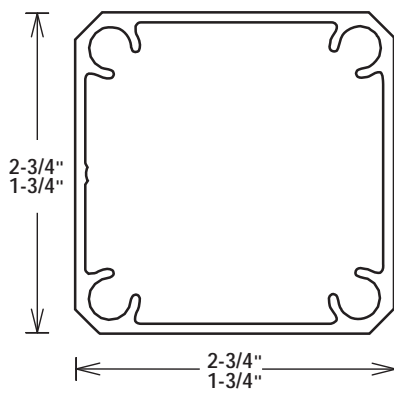

Série/Series VERRE TREMPÉ

SPÉCIFICATIONS / SPECIFICATIONS

Mains courantes / Handrails

Poteau / Post

Capuchon
cache-base
non illustrés.

Base brevetée.

Cap and base
not shown

Patented
base system.

Verre / Glass

COULEURS / COLORS

6 mm

CLAIR CLEAR	GRIS GREY	BRONZE BRONZE	VERT GREEN
----------------	--------------	------------------	---------------

Série/Series

VT

VERRE TREMPÉ 6 mm
6 mm TEMPERED GLASS

MAIN COURANTE No 0
HANDRAIL
1-1/2" x 3"

MAIN COURANTE No 3
HANDRAIL
2-1/8" x 2-1/4"

MAIN COURANTE No 7
HANDRAIL
2" x 2-3/4"

MAIN COURANTE No 8
HANDRAIL
2-1/8" x 3-1/2"

POTEAU / POST
No 300 2-3/4" x 2-3/4"
No 200 1-3/4" x 1-3/4"

GARDE-CORPS / RAILINGS