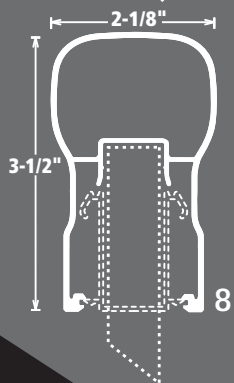

Série/Series VERRE TREMPÉ

SPÉCIFICATIONS / SPECIFICATIONS

Mains courantes / Handrails

Poteau / Post

Capuchon
cache-base
non illustrés.

Base brevetée.

Cap and base
not shown

Patented
base system.

Verre / Glass

COULEURS / COLORS

6 mm

CLAIR CLEAR	GRIS GREY	BRONZE BRONZE	VERT GREEN
----------------	--------------	------------------	---------------

Série/Series

VT

VERRE TREMPÉ 6 mm
6 mm TEMPERED GLASS

MAIN COURANTE No 0
HANDRAIL
1-1/2" x 3"

MAIN COURANTE No 3
HANDRAIL
2-1/8" x 2-1/4"

MAIN COURANTE No 7
HANDRAIL
2" x 2-3/4"

MAIN COURANTE No 8
HANDRAIL
2-1/8" x 3-1/2"

POTEAU / POST
No 300 2-3/4" x 2-3/4"
No 200 1-3/4" x 1-3/4"

GARDE-CORPS / RAILINGS