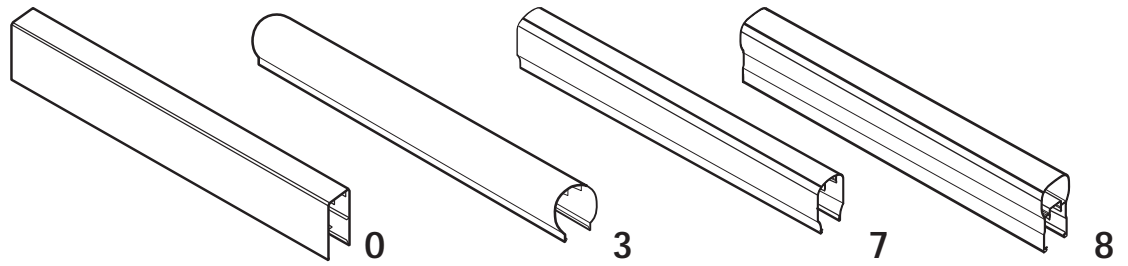

Série/Series VERRE TREMPÉ

SPÉCIFICATIONS / SPECIFICATIONS

Mains courantes / Handrails

Poteau / Post

Capuchon
cache-base
non illustrés.

Base brevetée.

Cap and base
not shown

Patented
base system.

Verre / Glass

COULEURS / COLORS

6 mm

CLAIR CLEAR	GRIS GREY	BRONZE BRONZE	VERT GREEN
----------------	--------------	------------------	---------------

Série/Series

VT

VERRE TREMPÉ 6 mm
6 mm TEMPERED GLASS

MAIN COURANTE No 0
HANDRAIL
1-1/2" x 3"

MAIN COURANTE No 3
HANDRAIL
2-1/8" x 2-1/4"

MAIN COURANTE No 7
HANDRAIL
2" x 2-3/4"

MAIN COURANTE No 8
HANDRAIL
2-1/8" x 3-1/2"

POTEAU / POST
No 300 2-3/4" x 2-3/4"
No 200 1-3/4" x 1-3/4"

GARDE-CORPS / RAILINGS