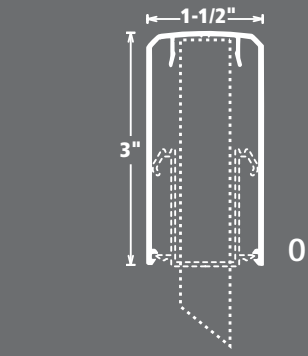

Série/Series VERRE TREMPÉ

SPÉCIFICATIONS / SPECIFICATIONS

Mains courantes / Handrails

Poteau / Post

Capuchon
cache-base
non illustrés.

Base brevetée.

Cap and base
not shown

Patented
base system.

Verre / Glass

COULEURS / COLORS

6 mm

CLAIR CLEAR	GRIS GREY	BRONZE BRONZE	VERT GREEN
----------------	--------------	------------------	---------------

Série/Series

VT

VERRE TREMPÉ 6 mm
6 mm TEMPERED GLASS

MAIN COURANTE No 0
HANDRAIL
1-1/2" x 3"

MAIN COURANTE No 3
HANDRAIL
2-1/8" x 2-1/4"

MAIN COURANTE No 7
HANDRAIL
2" x 2-3/4"

MAIN COURANTE No 8
HANDRAIL
2-1/8" x 3-1/2"

POTEAU / POST
No 300 2-3/4" x 2-3/4"
No 200 1-3/4" x 1-3/4"

GARDE-CORPS / RAILINGS