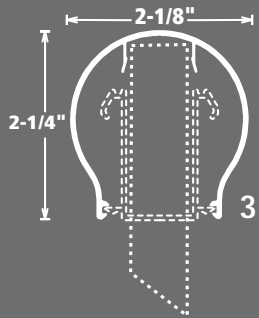

Série/Series VERRE TREMPÉ

SPÉCIFICATIONS / SPECIFICATIONS

Mains courantes / Handrails

Poteau / Post

Capuchon
cache-base
non illustrés.

Base brevetée.

Cap and base
not shown

Patented
base system.

Verre / Glass

COULEURS / COLORS

6 mm

CLAIR CLEAR	GRIS GREY	BRONZE BRONZE	VERT GREEN