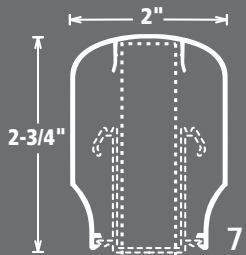

Série/Series VERRE TREMPÉ

SPÉCIFICATIONS / SPECIFICATIONS

Mains courantes / Handrails

Poteau / Post

Capuchon
cache-base
non illustrés.

Base brevetée.

Cap and base
not shown

Patented
base system.

Verre / Glass

COULEURS / COLORS

6 mm

CLAIR CLEAR	GRIS GREY	BRONZE BRONZE	VERT GREEN