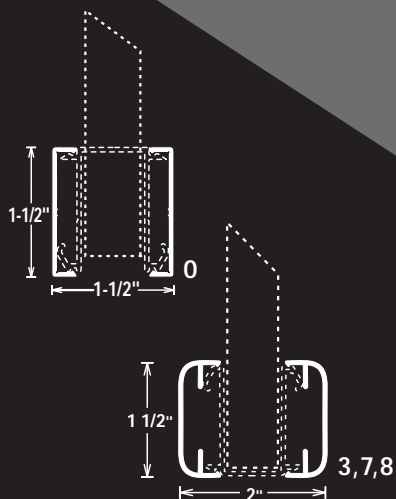

Série/Series VERRE TREMPÉ

SPÉCIFICATIONS / SPECIFICATIONS

Mains courantes / Handrails

Poteau / Post

Capuchon
cache-base
non illustrés.

Base brevetée.

Cap and base
not shown

Patented
base system.

Verre / Glass

COULEURS / COLORS

6 mm

CLAIR CLEAR	GRIS GREY	BRONZE BRONZE	VERT GREEN
----------------	--------------	------------------	---------------

Série/Series

VT

VERRE TREMPÉ 6 mm
6 mm TEMPERED GLASS

MAIN COURANTE No 0
HANDRAIL
1-1/2" x 3"

MAIN COURANTE No 3
HANDRAIL
2-1/8" x 2-1/4"

MAIN COURANTE No 7
HANDRAIL
2" x 2-3/4"

MAIN COURANTE No 8
HANDRAIL
2-1/8" x 3-1/2"

POTEAU / POST
No 300 2-3/4" x 2-3/4"
No 200 1-3/4" x 1-3/4"

GARDE-CORPS / RAILINGS