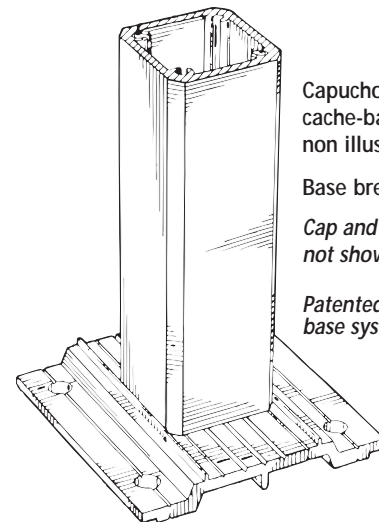

Série/Series **HÉRITAGE**

SPÉCIFICATIONS / SPECIFICATIONS

Main courante / Handrail

Poteau / Post

Capuchon
cache-base
non illustrés.
Base brevetée.
Cap and base
not shown
Patented
base system.

Barreau / Spindle

90

Série/Series

HÉRITAGE

GARDE-CORPS / RAILINGS

MAIN COURANTE No 8
HANDRAIL
2-1/8" x 3-1/2"

POTEAU / POST
2-3/4" x 2-3/4"

BARREAU / SPINDLE NO 90

COULEURS / COLORS

BLANC
WHITE

Poteau / Post
Barreau / Spindle
Main courante / Handrail