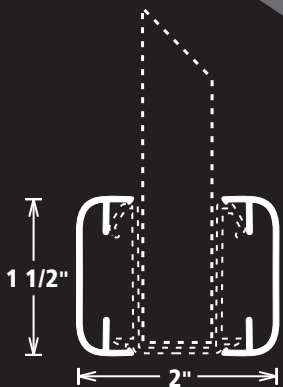

Série/Series **HÉRITAGE**

SPÉCIFICATIONS / SPECIFICATIONS

Main courante / Handrail

Poteau / Post

Capuchon
cache-base
non illustrés.
Base brevetée.
Cap and base
not shown
Patented
base system.

Barreau / Spindle

90

Série/Series

HÉRITAGE

GARDE-CORPS / RAILINGS

MAIN COURANTE No 8
HANDRAIL
2-1/8" x 3-1/2"

POTEAU / POST
2-3/4" x 2-3/4"

BARREAU / SPINDLE NO 90

COULEURS / COLORS

BLANC
WHITE

Poteau / Post
Barreau / Spindle
Main courante / Handrail