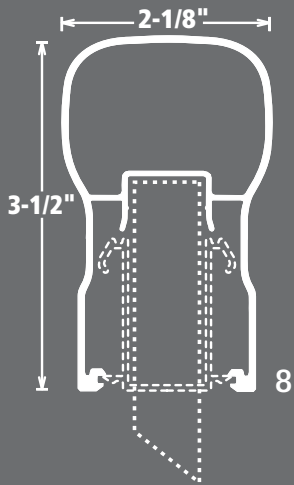

Série/Series **HÉRITAGE**

SPÉCIFICATIONS / SPECIFICATIONS

Main courante / Handrail

Poteau / Post

Capuchon
cache-base
non illustrés.
Base brevetée.
Cap and base
not shown
Patented
base system.

Barreau / Spindle

90

Série/Series

HÉRITAGE

GARDE-CORPS / RAILINGS

MAIN COURANTE No 8
HANDRAIL
2-1/8" x 3-1/2"

POTEAU / POST
2-3/4" x 2-3/4"

BARREAU / SPINDLE NO 90

COULEURS / COLORS

BLANC
WHITE

Poteau / Post
Barreau / Spindle
Main courante / Handrail